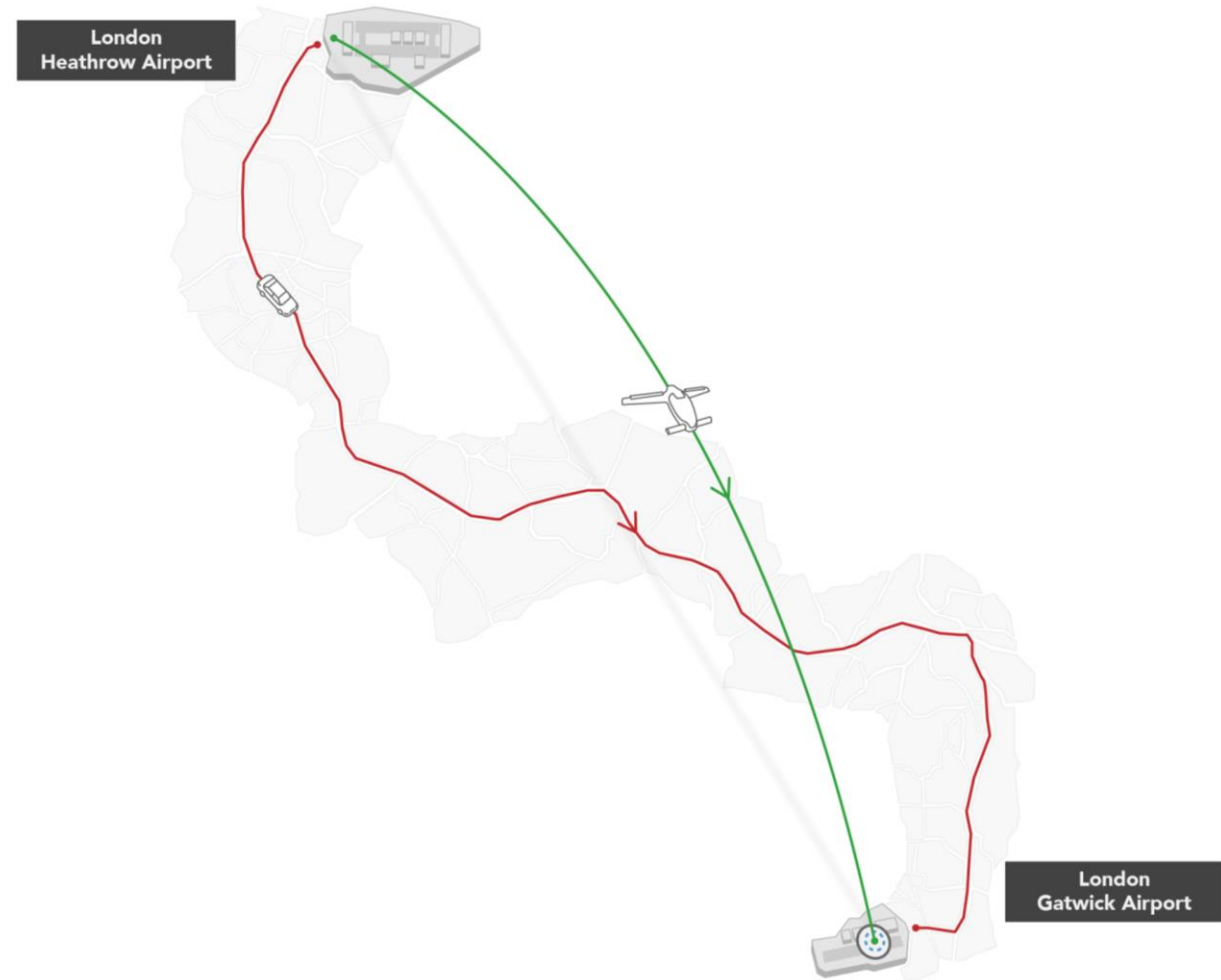

Lilium changes how we are moving – to the better...

- 300km range
- 300km/h speed
- Zero emissions
- Energy consumption like an electric car
- Point-to-point and on-demand

... and will be available at a low prices

- Completely new approach to public transportation in metropolitan areas
- Very competitive pricing, comparable to a taxi ride
- Five times faster than a conventional car connection

Lilium Jet	Distance: 40km	Time: 8 minutes	Pricing: €40
Taxi	Distance: 61km	Time: 60 minutes	Pricing: €75